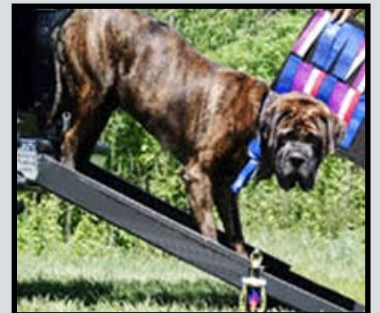

Triple Telescoping Ramp

Triple Telescoping Pet Ramps are perfect for areas where high places prevent your dog from access. Two sizes are available including: 72" or 84" long. Traction is provided by an all weather heavy-duty carpet surface. The ramp supports up to 300 lbs and is constructed from marine grade polymer.

72" model: 72.25"L x 17"W

84" model: 84.25"L x 17"W