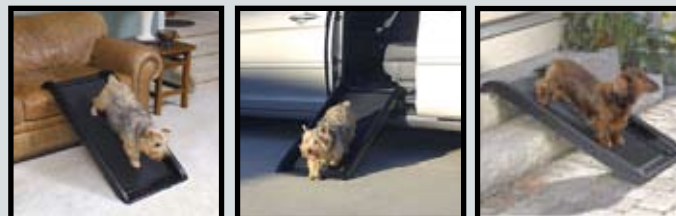

Wooden Dog Ramps

Handi-Ramp's Wooden Dog Ramps are designed for indoor use and assisting your dog to get onto a couch or bed. A more attractive alternative to our larger outdoor ramps used to assist your pet getting in and out of a vehicle, the Wooden Dog Ramps come in a variety of rises and capacities. We have ramps available for smaller dogs under 20 pounds and larger dogs weighing 100 pounds. Features available on some of our ramps include adjustable kick stand, siderails, and extra wide widths. Many Wooden Dog Ramp options are available so you know you'll get the product that best fits your needs.

- 16 stain finishes available
- 12" wide x 36" long
- 16" to 20" high
- 10 lbs.
- Supports up to 40 lbs.

visit us on the web at: www.handiramp.com

PET RAMPS CONTINUED

Smart Ramp

Smart Ramp Telescoping Pet Ramp is great ramp to help your pet avoid injury to their hips, backs, and other joints. Its lightweight, portable, telescoping design makes it ideal for assisting your dog with accessing your vehicle, bed or boat. The Smart Ramp Telescoping Pet Ramp weighs 16 lbs and supports up to 300lbs. 70"L x 17.25" W

Smart Ramp Jr.

The Smart Ramp Jr® by Mr. Herzher's is a super-light short ramp designed for use with couches and side entry mini vans. It weighs only 8lbs and supports up to 300lbs. A non-slip surface assures a safe footing for your pet. 40"L x 20"W