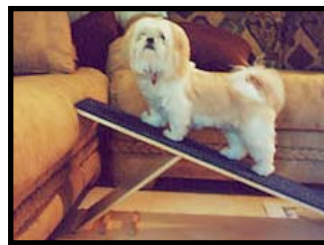

3 ft: 39"x15" -7 lbs

6 ft: Open: 72"x15" Folded: 37"x15"x5" -18 lbs

7 ft: Open: 7'x15" Folded: 43"x15"x5" -20 lbs

8 ft: Open: 8'x15" Folded: 43"x15"x5" -23 lbs

Auto Step

The Auto Hitch Step from Handi-Ramp is a completely portable 18"x16" platform step that is lightweight, simple to use, easy to install, and supports over 200 lbs. Constructed from nylon glass filled plastic the platform weighs only 5.5 lbs. and can be easily transported by anyone. The step requires no installation and can be used on multiple vehicles. Simply insert the Auto Hitch Step into any 2 inch trailer hitch receiver and you have a platform that is excellent for both reaching the top of your vehicle and for loading/unloading your favorite pet. The Auto Hitch Step has a non-slip corrosion resistant surface to improve safety.

Wooden Dog Ramps

Handi-Ramp's Wooden Dog Ramps are designed for indoor use and assisting your dog to get onto a couch or bed. A more attractive alternative to our larger outdoor ramps used to assist your pet getting in and out of a vehicle, the Wooden Dog Ramps come in a variety of rises and capacities. We have ramps available for smaller dogs under 20 pounds and larger dogs weighing 100 pounds. Features available on some of our ramps include adjustable kick stand, siderails, and extra wide widths. Many Wooden Dog Ramp options are available so you know you'll get the product that best fits your needs.